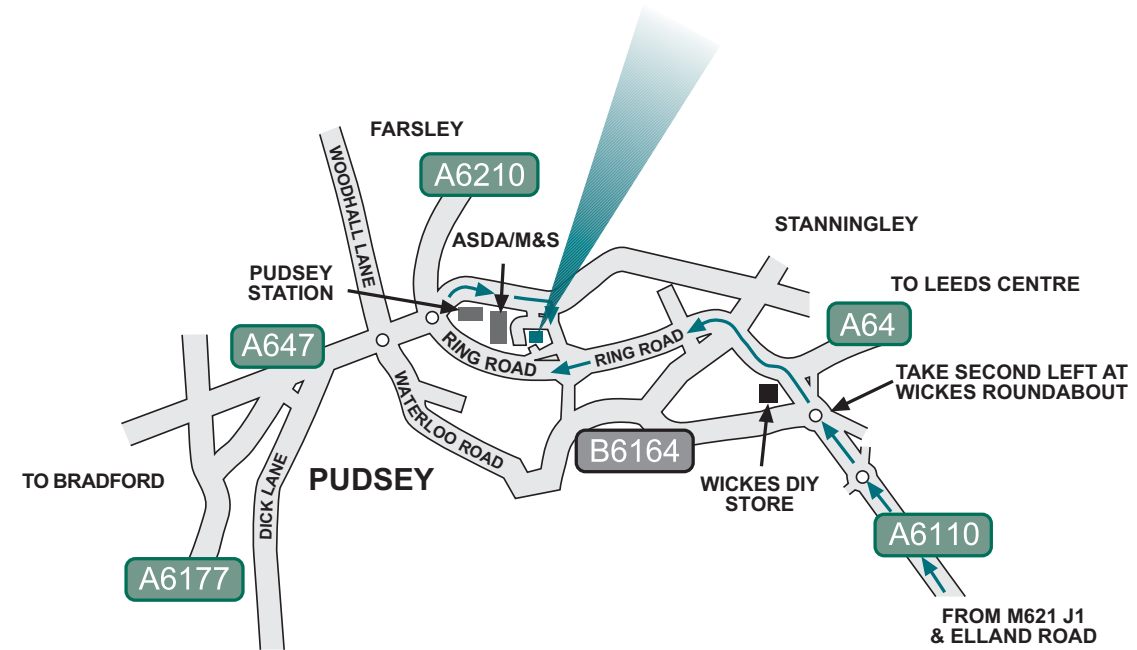

#### M1

Take M1 Junction onto M621 and follow directions for M621

#### A1 South

Join M62 at junction 33, exit M62 junction 27 and follow directions for M621

#### A1 North

Follow A1-M1 link road to junction 44 and follow directions for M621

#### M621

Exit M621 at junction 1, follow signs for Leeds Airport around the ring road (B6110), after approximately 2 miles watch for Asda/Marks & Spencer on the right hand side, after Asda go right at next roundabout signposted Stanningley (B6157) and follow the road down to the viaduct. Turn right just before the zebra crossing into Richardshaw Lane, go up the hill and take the first right into Varley Street, Leigh House is 200 yards on the left.