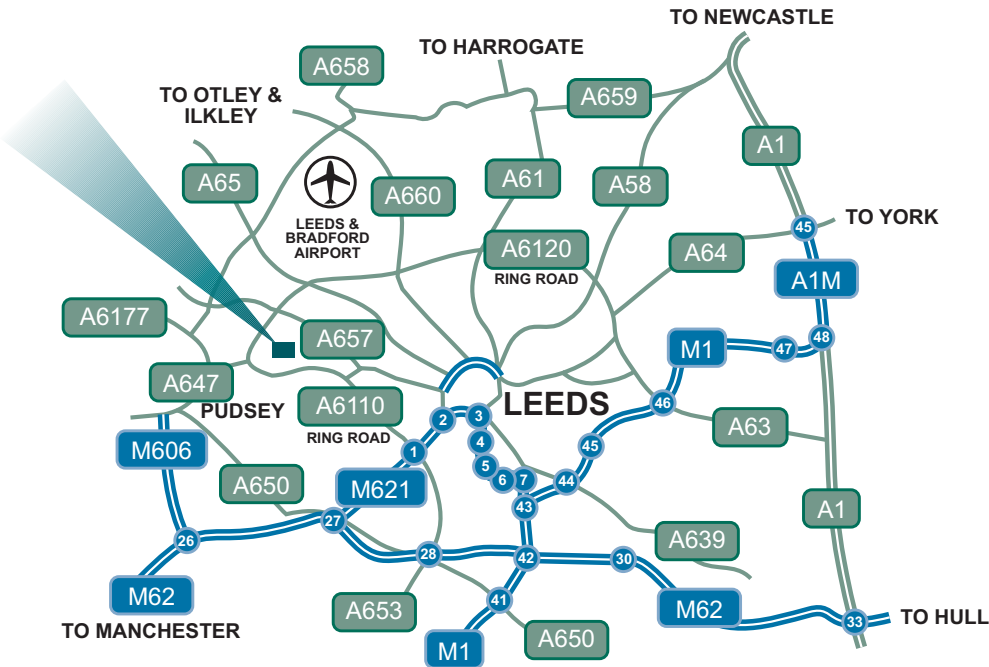

#### M1

Take M1 Junction onto M621 and follow directions for M621

#### A1 South

Join M62 at junction 33, exit M62 junction 27 and follow directions for M621

#### A1 North

Follow A1-M1 link road to junction 44 and follow directions for M621

#### M621

Exit M621 at junction 1, follow signs for Leeds Airport around the ring road (B6110), after approximately 2 miles watch for Asda/Marks & Spencer on the right hand side, after Asda go right at next roundabout signposted Stanningley (B6157) and follow the road down to the viaduct. Turn right just before the zebra crossing into Richardshaw Lane, go up the hill and take the first right into Varley Street, Leigh House is 200 yards on the left.