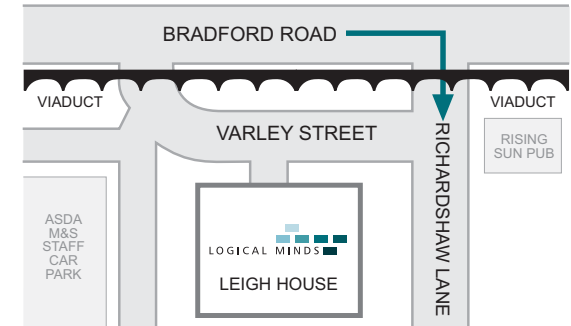

#### M1

Take M1 Junction onto M621 and follow directions for M621

#### A1 South

Join M62 at junction 33, exit M62 junction 27 and follow directions for M621

#### A1 North

Follow A1-M1 link road to junction 44 and follow directions for M621

#### M621

Exit M621 at junction 1, follow signs for Leeds Airport around the ring road (B6110), after approximately 2 miles watch for Asda/Marks & Spencer on the right hand side, after Asda go right at next roundabout signposted Stanningley (B6157) and follow the road down to the viaduct. Turn right just before the zebra crossing into Richardshaw Lane, go up the hill and take the first right into Varley Street, Leigh House is 200 yards on the left.